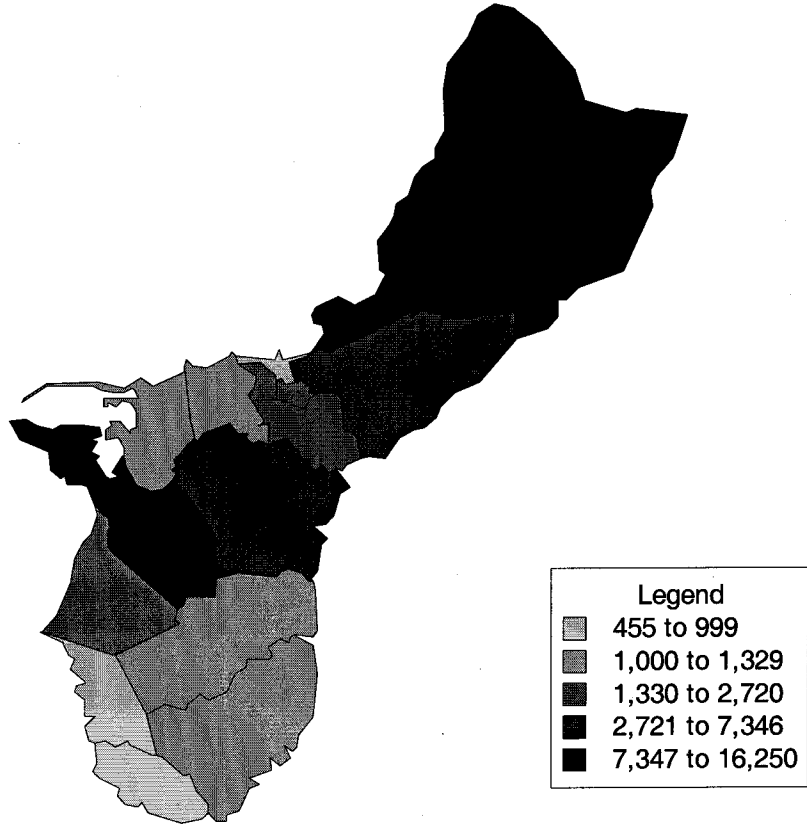

Median Age - Guam

Total Persons - Guam

Legend	
Light Gray	897 to 1,826
Medium Gray	1,827 to 2,657
Dark Gray	2,658 to 5,337
Black	5,338 to 11,856
Black	11,857 to 31,728

Persons 0-4 years (Percent) - Guam

Persons 65+ yrs. (Percent) - Guam

Males - Guam

Females - Guam

Males Per 100 Females - Guam

BornHere (Percent) - Guam

Born Outside (Percent) - Guam

Percent Moved in - Guam

Attend School (Percent) - Guam

High School Graduates (Percent) - Guam