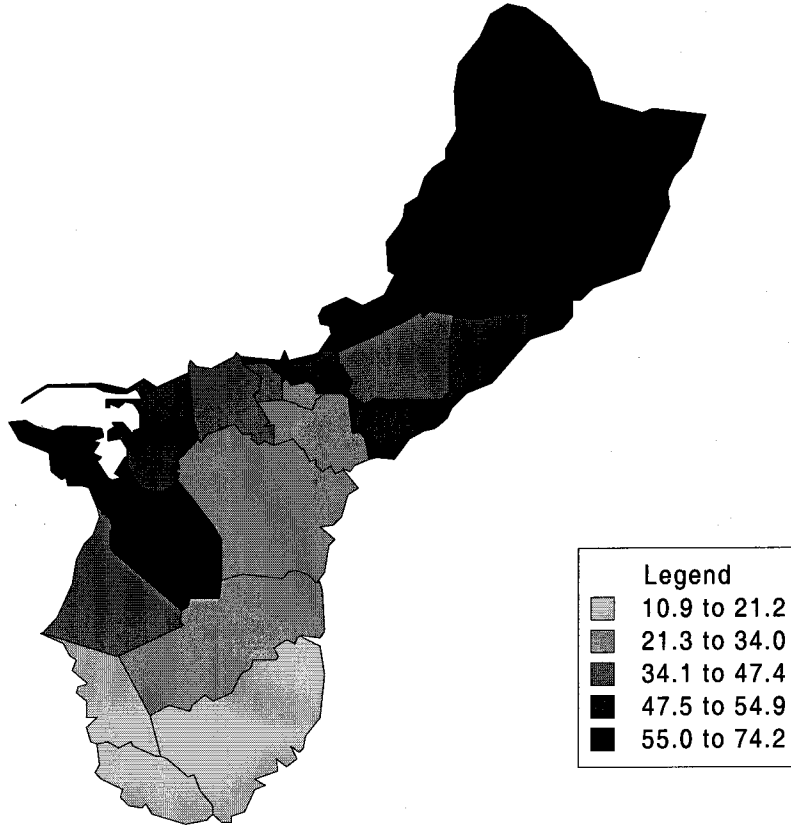

Median Age - Guam

Total Persons - Guam

Legend	
Light Gray	897 to 1,826
Medium Gray	1,827 to 2,657
Dark Gray	2,658 to 5,337
Black	5,338 to 11,856
Black	11,857 to 31,728

Persons 0-4 years (Percent) - Guam

Persons 65+ yrs. (Percent) - Guam

Males - Guam

Females - Guam

Males Per 100 Females - Guam

BornHere (Percent) - Guam

Born Outside (Percent) - Guam

Percent Moved in - Guam

Attend School (Percent) - Guam

High School Graduates (Percent) - Guam