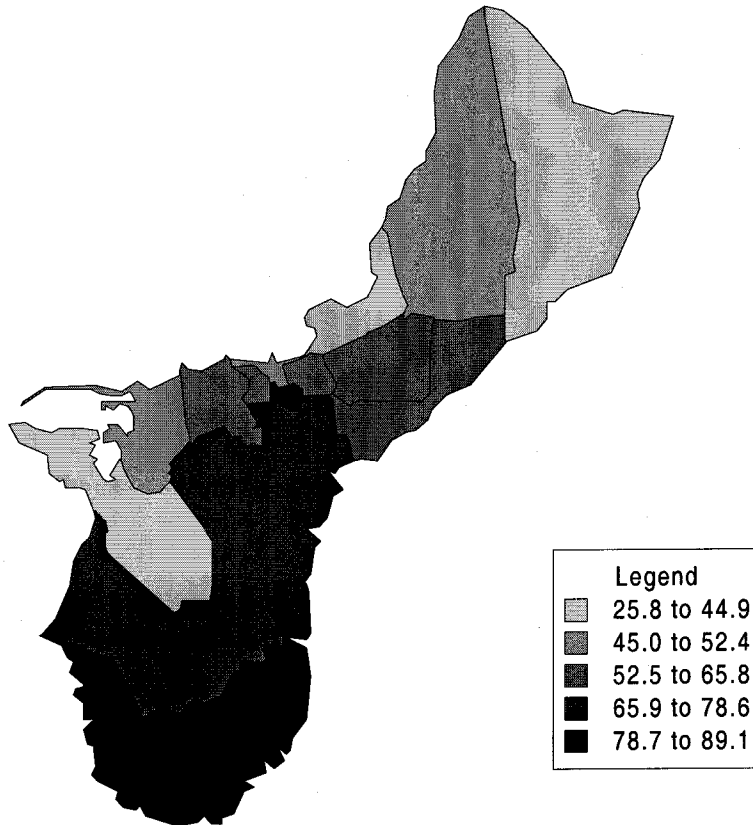

Median Age - Guam

Total Persons - Guam

Legend	
Lightest gray	897 to 1,826
Light gray	1,827 to 2,657
Medium gray	2,658 to 5,337
Dark gray	5,338 to 11,856
Black	11,857 to 31,728

Persons 0-4 years (Percent) - Guam

Persons 65+ yrs. (Percent) - Guam

Males - Guam

Females - Guam

Males Per 100 Females - Guam

BornHere (Percent) - Guam

Born Outside (Percent) - Guam

Percent Moved in - Guam

Attend School (Percent) - Guam