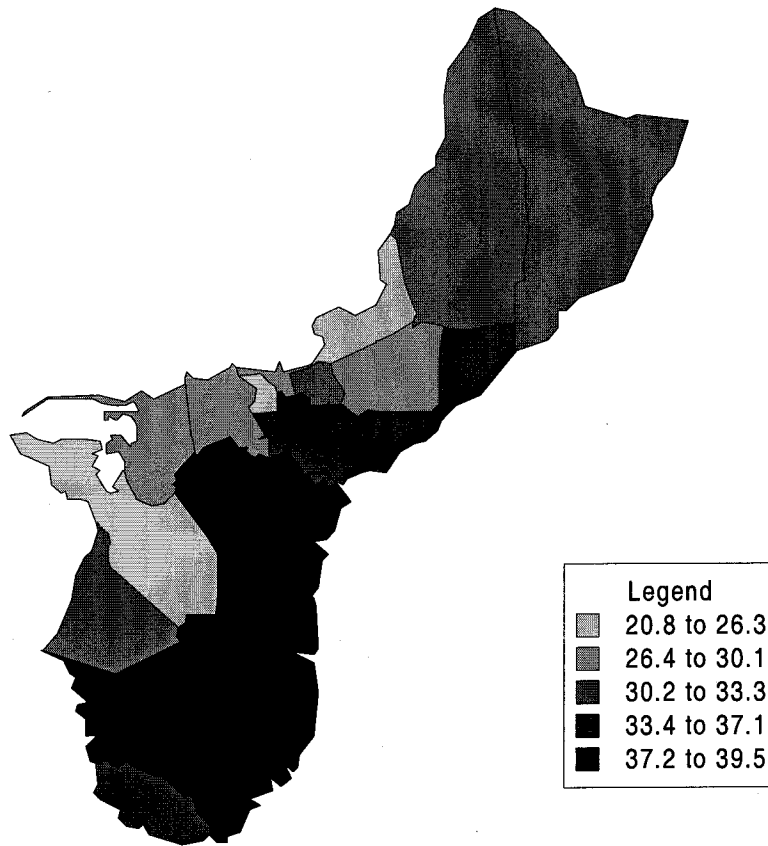

Median Age - Guam

Total Persons - Guam

Legend	
Lightest gray	897 to 1,826
Light gray	1,827 to 2,657
Medium gray	2,658 to 5,337
Dark gray	5,338 to 11,856
Black	11,857 to 31,728

Persons 0-4 years (Percent) - Guam

Persons 65+ yrs. (Percent) - Guam

Males - Guam

Females - Guam

Males Per 100 Females - Guam

BornHere (Percent) - Guam

Born Outside (Percent) - Guam

Percent Moved in - Guam

Attend School (Percent) - Guam