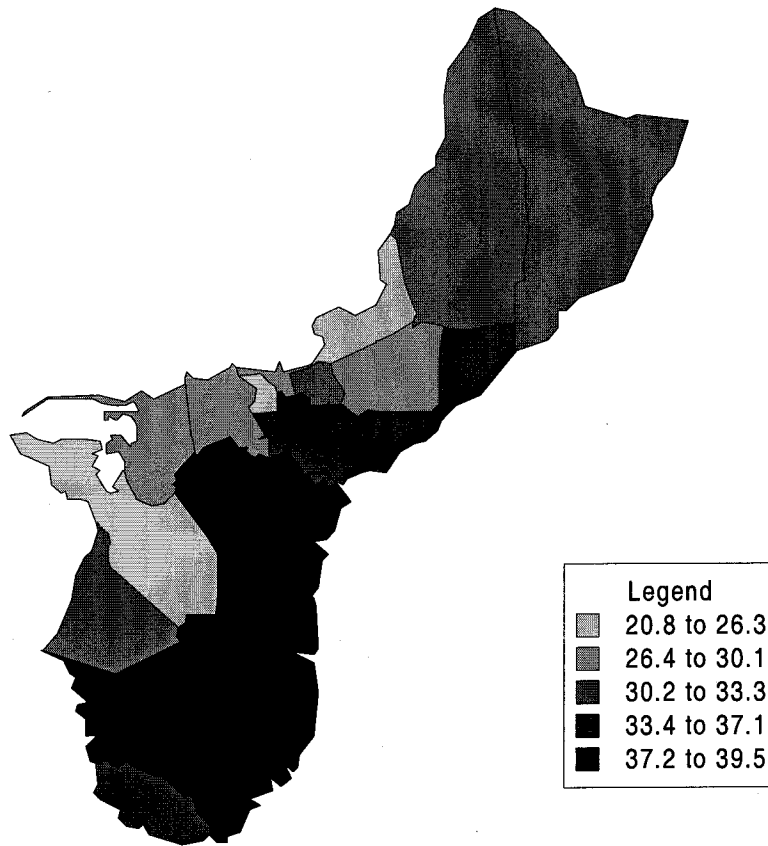

Median Age - Guam

Total Persons - Guam

Legend	
Light Gray	897 to 1,826
Medium Gray	1,827 to 2,657
Dark Gray	2,658 to 5,337
Black	5,338 to 11,856
Black	11,857 to 31,728

Persons 0-4 years (Percent) - Guam

Persons 65+ yrs. (Percent) - Guam

Males - Guam

Females - Guam

Males Per 100 Females - Guam

BornHere (Percent) - Guam

Born Outside (Percent) - Guam

Percent Moved in - Guam

Attend School (Percent) - Guam

High School Graduates (Percent) - Guam