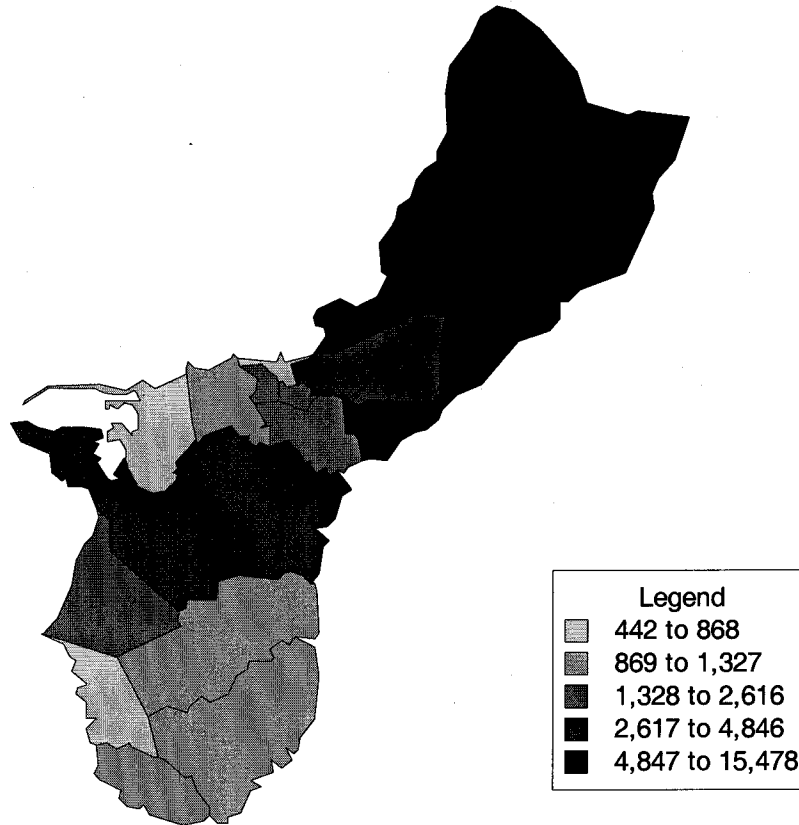

Median Age - Guam

Total Persons - Guam

Legend	
Lightest gray	897 to 1,826
Light gray	1,827 to 2,657
Medium gray	2,658 to 5,337
Dark gray	5,338 to 11,856
Black	11,857 to 31,728

Persons 0-4 years (Percent) - Guam

Persons 65+ yrs. (Percent) - Guam

Males - Guam

Females - Guam

Males Per 100 Females - Guam

BornHere (Percent) - Guam

Born Outside (Percent) - Guam

Percent Moved in - Guam

Attend School (Percent) - Guam