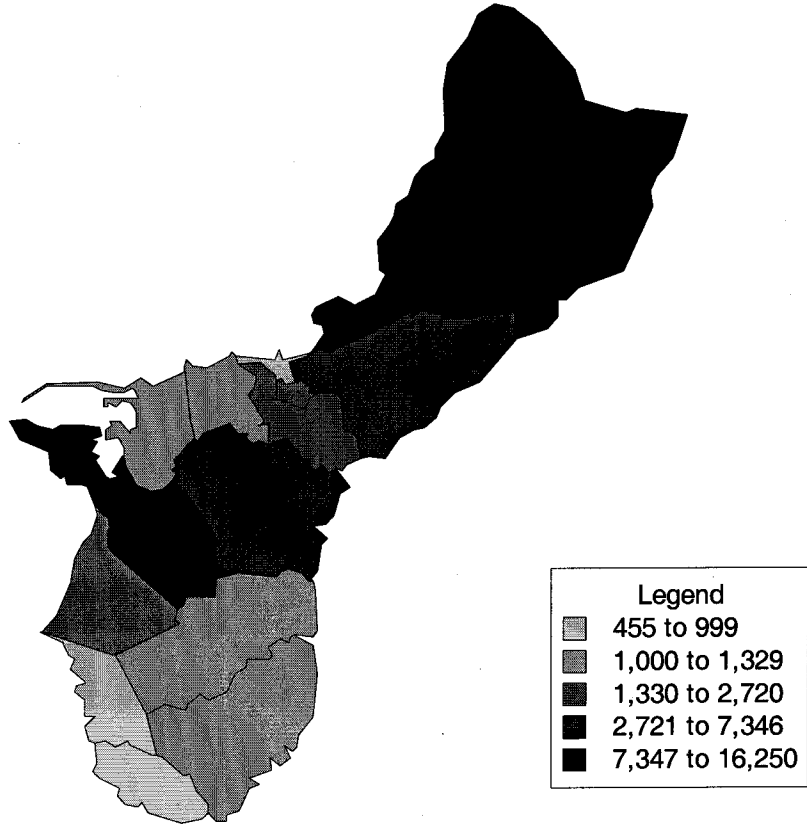

Median Age - Guam

Total Persons - Guam

Legend	
Lightest gray	897 to 1,826
Light gray	1,827 to 2,657
Medium gray	2,658 to 5,337
Dark gray	5,338 to 11,856
Black	11,857 to 31,728

Persons 0-4 years (Percent) - Guam

Persons 65+ yrs. (Percent) - Guam

Males - Guam

Females - Guam

Males Per 100 Females - Guam

BornHere (Percent) - Guam

Born Outside (Percent) - Guam

Percent Moved in - Guam

Attend School (Percent) - Guam