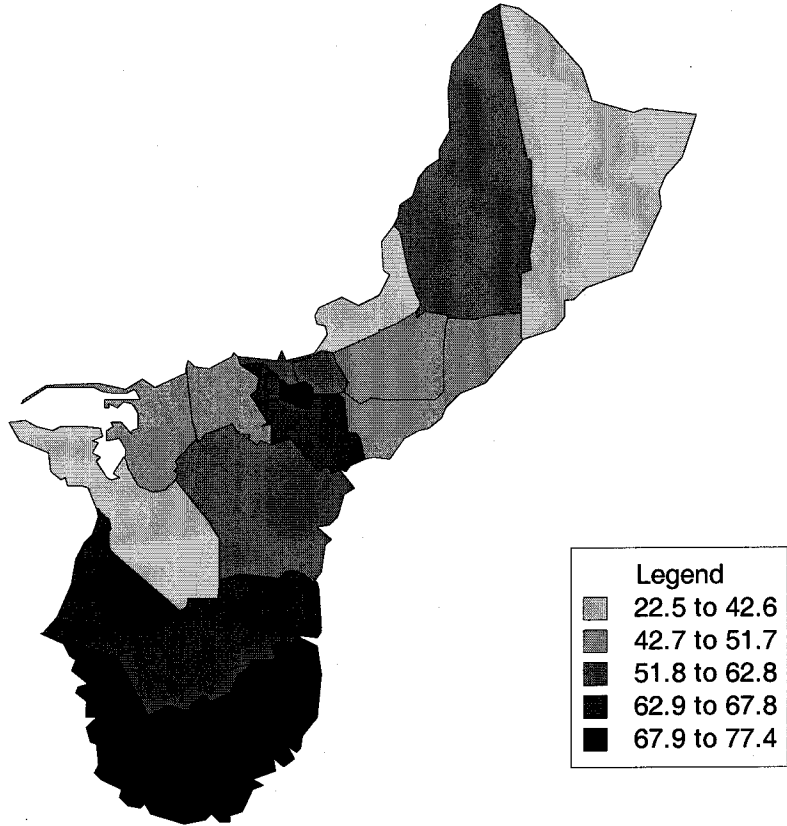

Median Age - Guam

Total Persons - Guam

Legend	
Lightest gray	897 to 1,826
Light gray	1,827 to 2,657
Medium gray	2,658 to 5,337
Dark gray	5,338 to 11,856
Black	11,857 to 31,728

Persons 0-4 years (Percent) - Guam

Persons 65+ yrs. (Percent) - Guam

Males - Guam

Females - Guam

Males Per 100 Females - Guam

BornHere (Percent) - Guam

Born Outside (Percent) - Guam

Percent Moved in - Guam

Attend School (Percent) - Guam