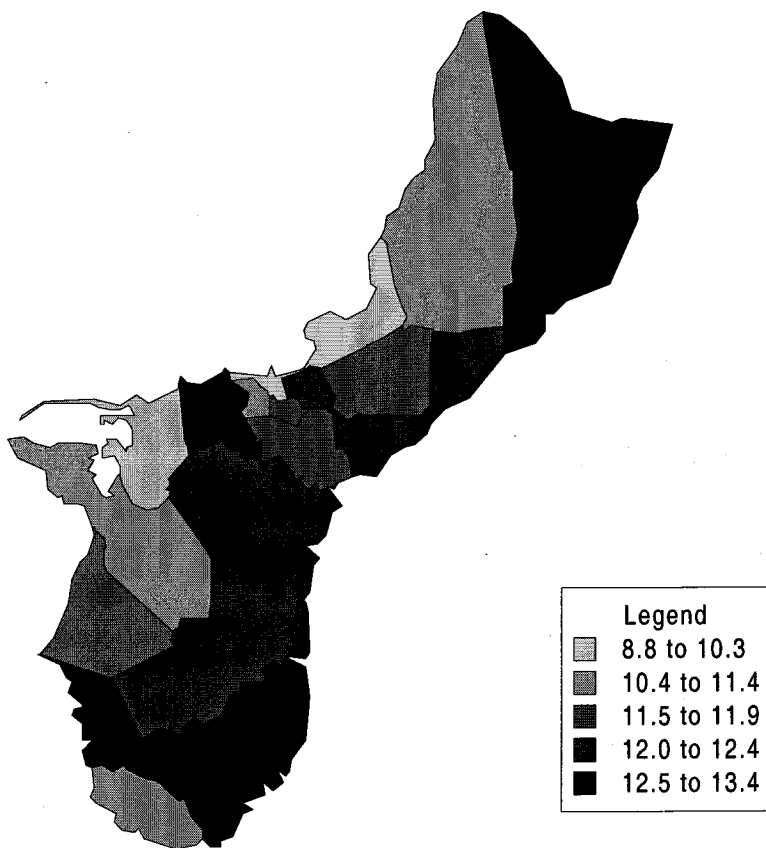

Median Age - Guam

Total Persons - Guam

Legend	
Light Gray	897 to 1,826
Medium Gray	1,827 to 2,657
Dark Gray	2,658 to 5,337
Black	5,338 to 11,856
Black	11,857 to 31,728

Persons 0-4 years (Percent) - Guam

Persons 65+ yrs. (Percent) - Guam

Males - Guam

Females - Guam

Males Per 100 Females - Guam

BornHere (Percent) - Guam

Born Outside (Percent) - Guam

Percent Moved in - Guam

Attend School (Percent) - Guam

High School Graduates (Percent) - Guam