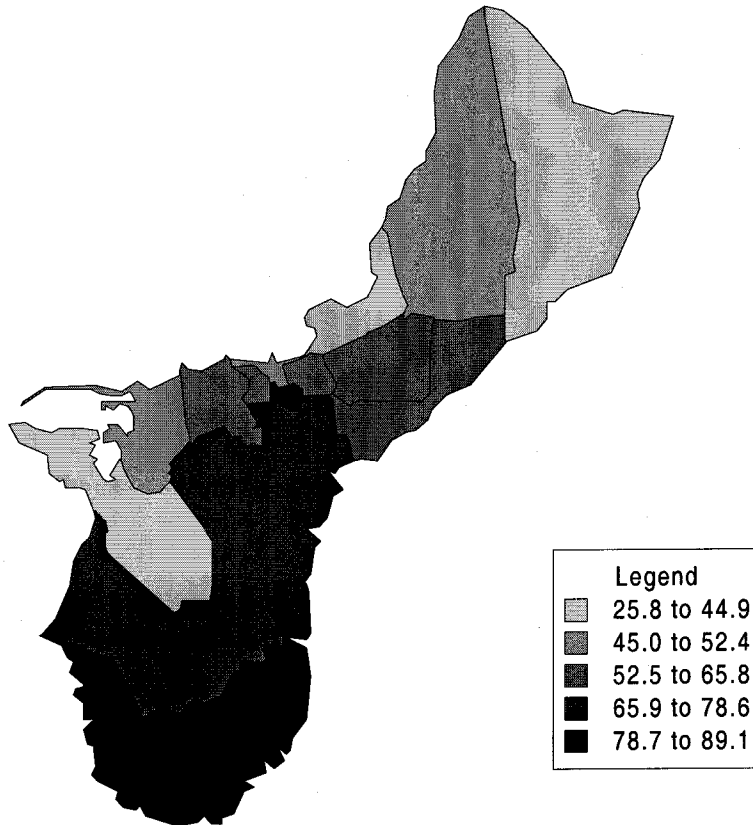

Median Age - Guam

Total Persons - Guam

Legend	
Light Gray	897 to 1,826
Medium Gray	1,827 to 2,657
Dark Gray	2,658 to 5,337
Black	5,338 to 11,856
Black	11,857 to 31,728

Persons 0-4 years (Percent) - Guam

Persons 65+ yrs. (Percent) - Guam

Males - Guam

Females - Guam

Males Per 100 Females - Guam

BornHere (Percent) - Guam

Born Outside (Percent) - Guam

Percent Moved in - Guam

Attend School (Percent) - Guam

High School Graduates (Percent) - Guam