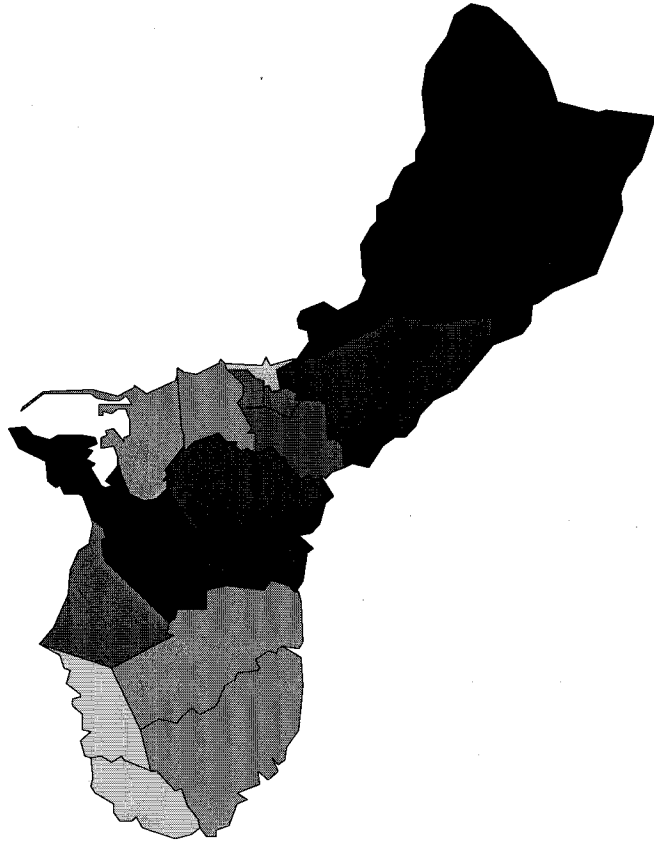

Median Age - Guam

Total Persons - Guam

Legend	
Lightest gray	897 to 1,826
Light gray	1,827 to 2,657
Medium gray	2,658 to 5,337
Dark gray	5,338 to 11,856
Black	11,857 to 31,728

Persons 0-4 years (Percent) - Guam