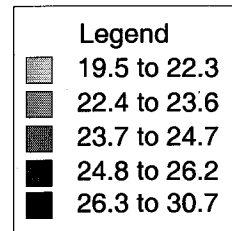

Median Age - Guam

Total Persons - Guam

Legend	
Lightest gray	897 to 1,826
Light gray	1,827 to 2,657
Medium gray	2,658 to 5,337
Dark gray	5,338 to 11,856
Black	11,857 to 31,728

Persons 0-4 years (Percent) - Guam