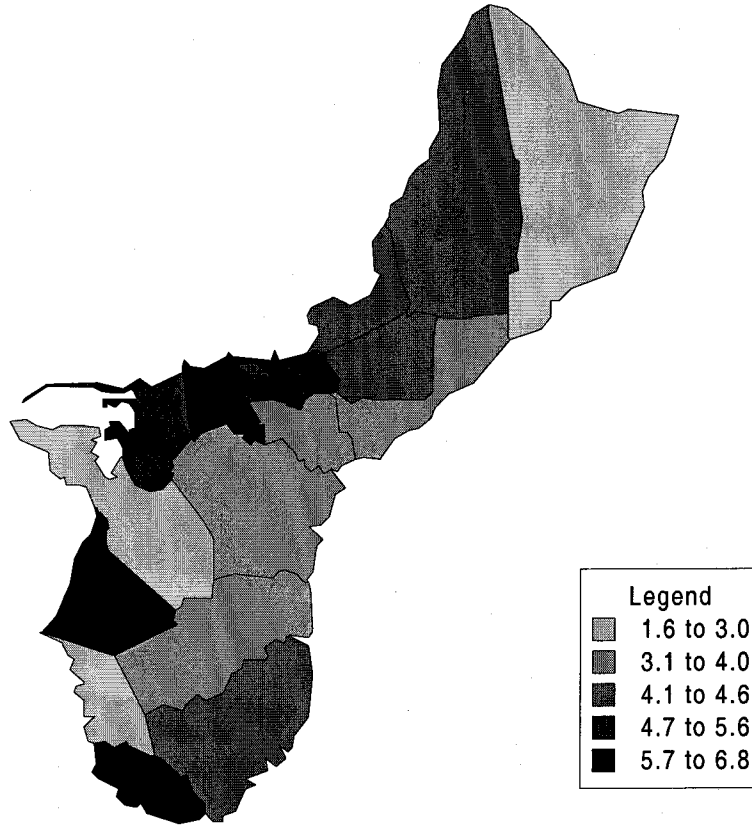

Median Age - Guam

Total Persons - Guam

Legend	
Light Gray	897 to 1,826
Medium Gray	1,827 to 2,657
Dark Gray	2,658 to 5,337
Black	5,338 to 11,856
Black	11,857 to 31,728

Persons 0-4 years (Percent) - Guam

Persons 65+ yrs. (Percent) - Guam

Males - Guam

Females - Guam

Males Per 100 Females - Guam

BornHere (Percent) - Guam

Born Outside (Percent) - Guam

Percent Moved in - Guam

Attend School (Percent) - Guam

High School Graduates (Percent) - Guam