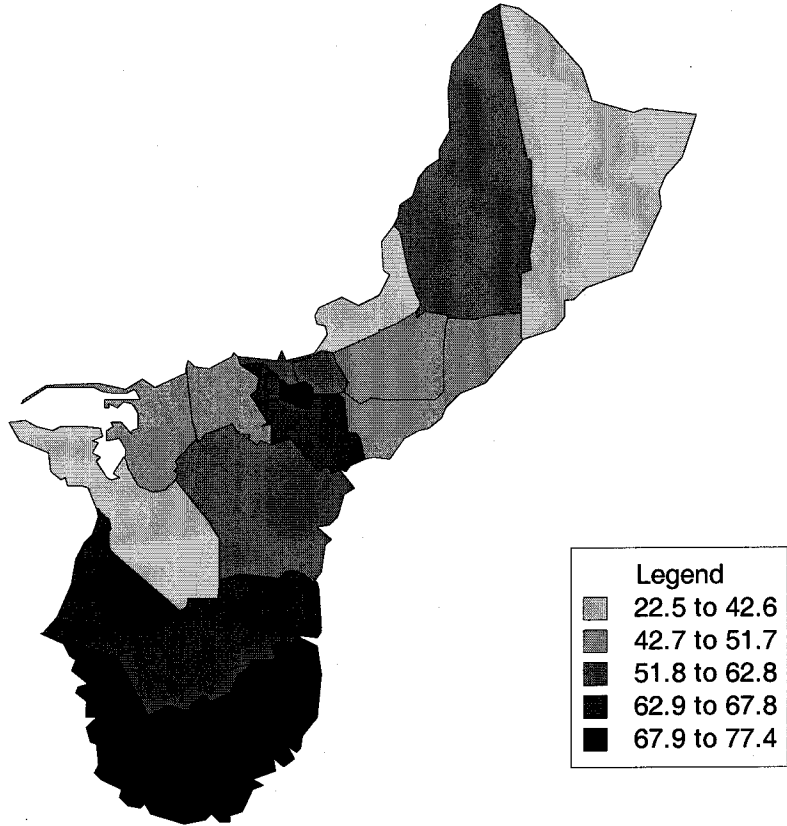

Median Age - Guam

Total Persons - Guam

Legend	
Light Gray	897 to 1,826
Medium Gray	1,827 to 2,657
Dark Gray	2,658 to 5,337
Black	5,338 to 11,856
Black	11,857 to 31,728

Persons 0-4 years (Percent) - Guam

Persons 65+ yrs. (Percent) - Guam

Males - Guam

Females - Guam

Males Per 100 Females - Guam

BornHere (Percent) - Guam

Born Outside (Percent) - Guam

Percent Moved in - Guam

Attend School (Percent) - Guam

High School Graduates (Percent) - Guam