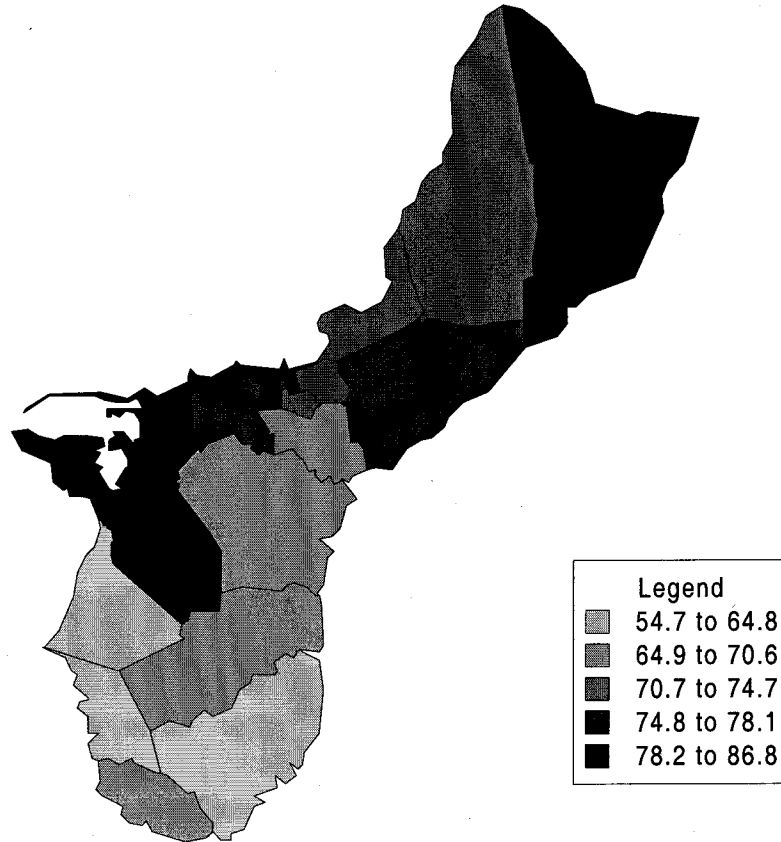

High School Graduates (Percent) - Guam