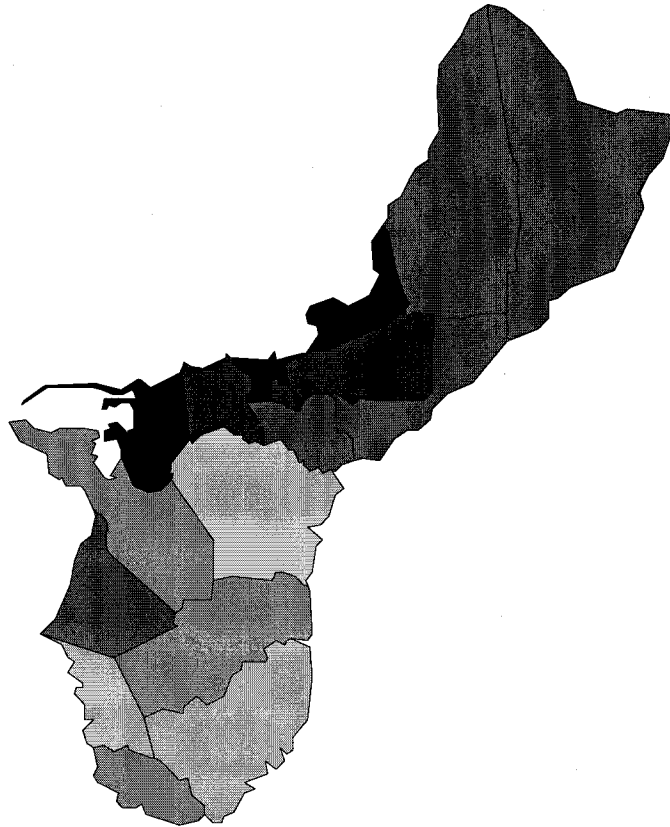

Median Age - Guam

Total Persons - Guam

Legend	
Light Gray	897 to 1,826
Medium Gray	1,827 to 2,657
Dark Gray	2,658 to 5,337
Black	5,338 to 11,856
Black	11,857 to 31,728

Persons 0-4 years (Percent) - Guam

Persons 65+ yrs. (Percent) - Guam