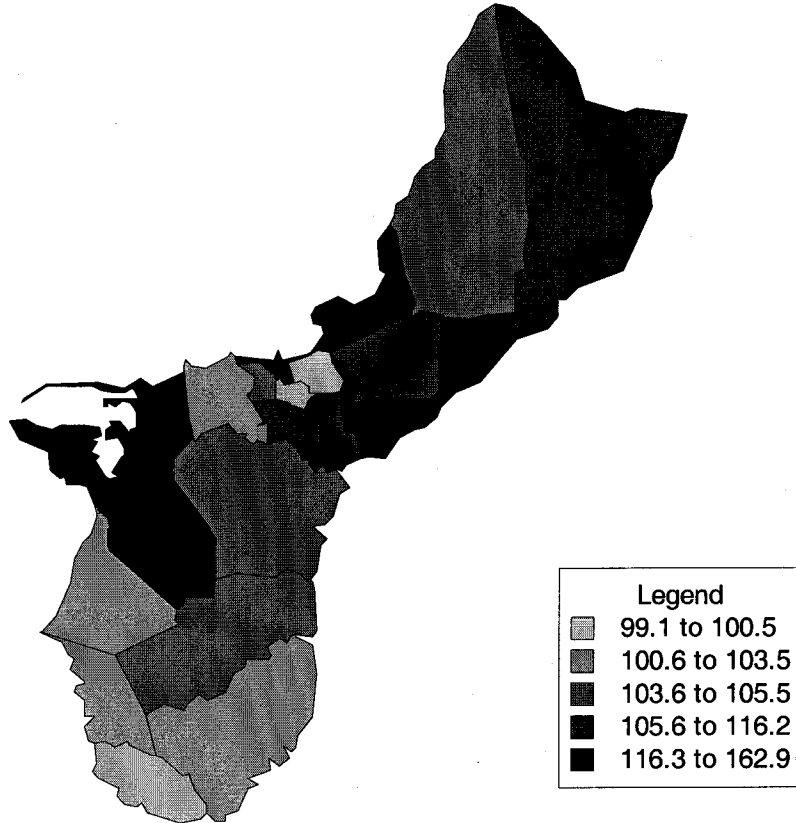

Median Age - Guam

Total Persons - Guam

Legend	
Light Gray	897 to 1,826
Medium Gray	1,827 to 2,657
Dark Gray	2,658 to 5,337
Black	5,338 to 11,856
Black	11,857 to 31,728

Persons 0-4 years (Percent) - Guam

Persons 65+ yrs. (Percent) - Guam

Males - Guam

Females - Guam

Males Per 100 Females - Guam

BornHere (Percent) - Guam

Born Outside (Percent) - Guam

Percent Moved in - Guam

Attend School (Percent) - Guam

High School Graduates (Percent) - Guam