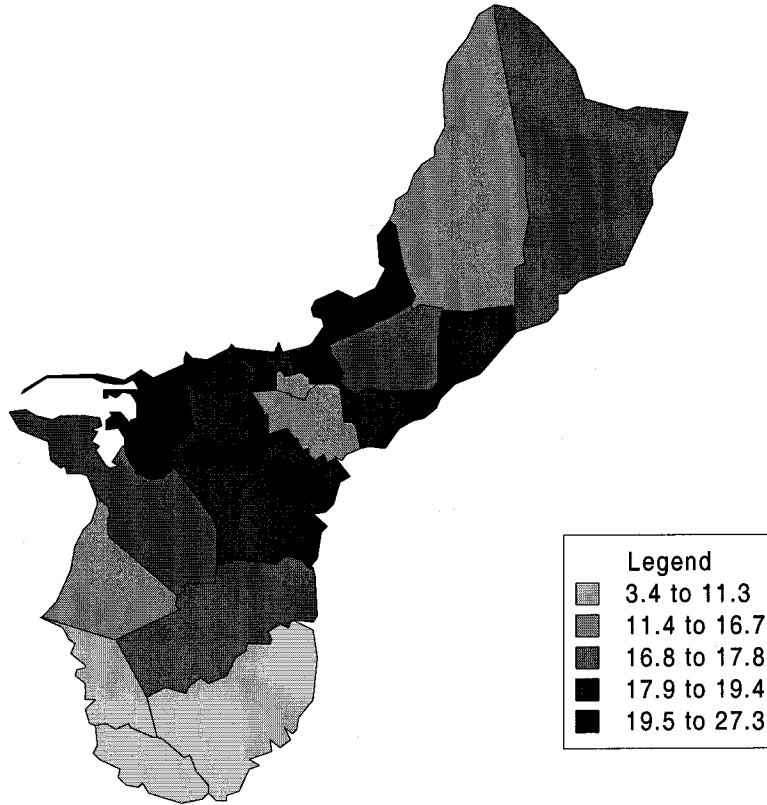

College Graduates (Percent) - Guam