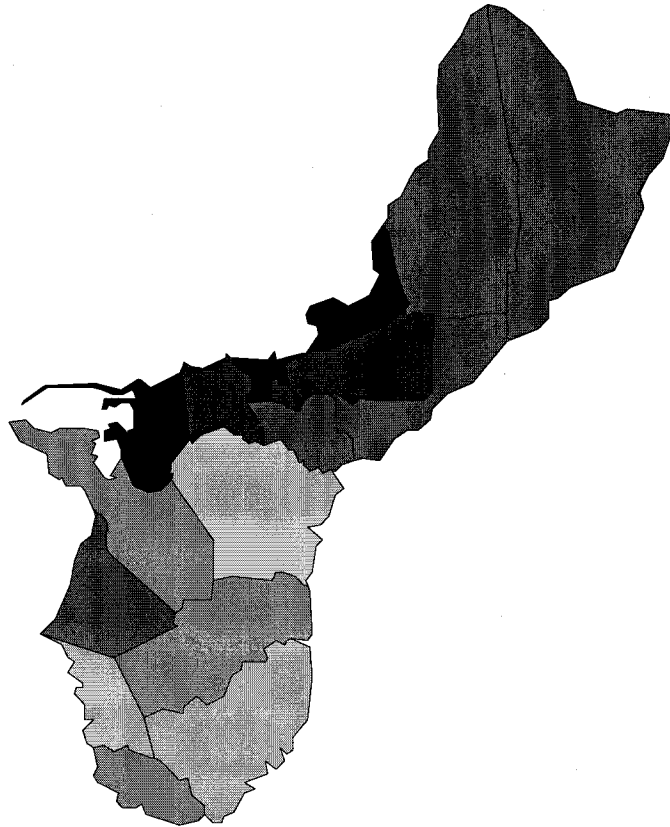

Median Age - Guam

Total Persons - Guam

Legend	
Lightest gray	897 to 1,826
Light gray	1,827 to 2,657
Medium gray	2,658 to 5,337
Dark gray	5,338 to 11,856
Black	11,857 to 31,728

Persons 0-4 years (Percent) - Guam