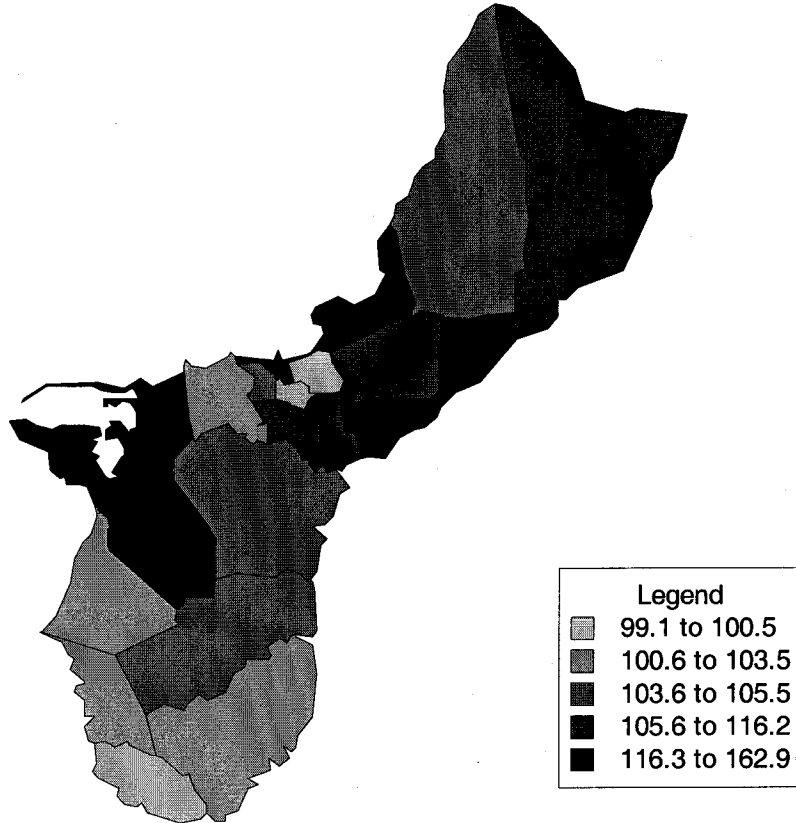

Median Age - Guam

Total Persons - Guam

Legend	
Lightest gray	897 to 1,826
Light gray	1,827 to 2,657
Medium gray	2,658 to 5,337
Dark gray	5,338 to 11,856
Black	11,857 to 31,728

Persons 0-4 years (Percent) - Guam

Persons 65+ yrs. (Percent) - Guam

Males - Guam

Females - Guam

Males Per 100 Females - Guam

BornHere (Percent) - Guam

Born Outside (Percent) - Guam

Percent Moved in - Guam

Attend School (Percent) - Guam