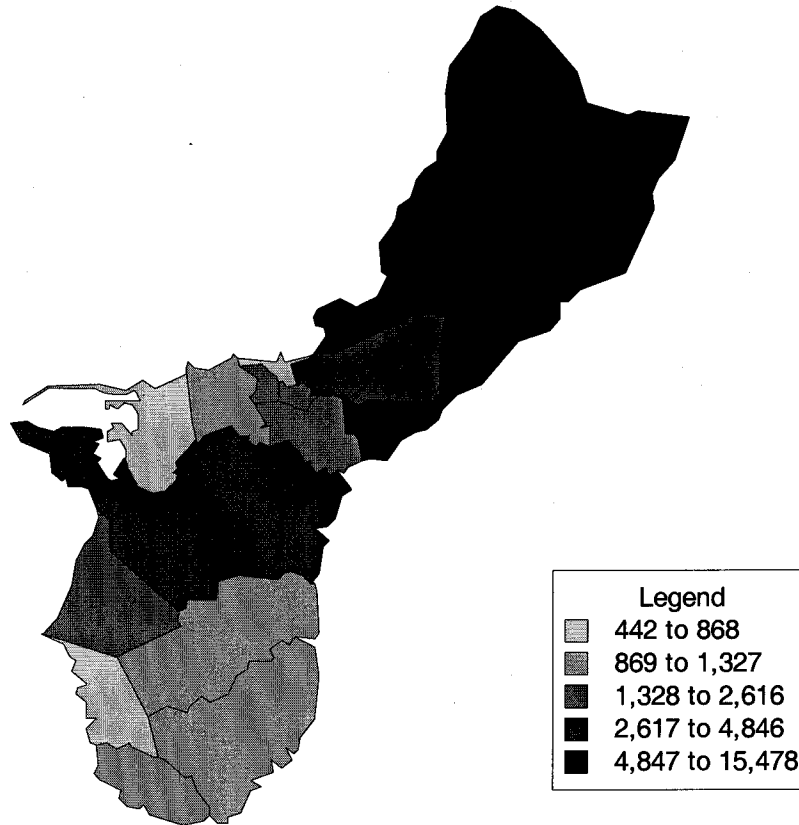

Median Age - Guam

Total Persons - Guam

Legend	
Light Gray	897 to 1,826
Medium Gray	1,827 to 2,657
Dark Gray	2,658 to 5,337
Black	5,338 to 11,856
Black	11,857 to 31,728

Persons 0-4 years (Percent) - Guam

Persons 65+ yrs. (Percent) - Guam

Males - Guam

Females - Guam

Males Per 100 Females - Guam

BornHere (Percent) - Guam

Born Outside (Percent) - Guam

Percent Moved in - Guam

Attend School (Percent) - Guam

High School Graduates (Percent) - Guam