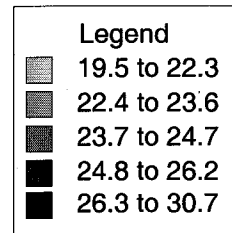

Median Age - Guam

Total Persons - Guam

Legend	
Light Gray	897 to 1,826
Medium Gray	1,827 to 2,657
Dark Gray	2,658 to 5,337
Black	5,338 to 11,856
Black	11,857 to 31,728

Persons 0-4 years (Percent) - Guam

Persons 65+ yrs. (Percent) - Guam