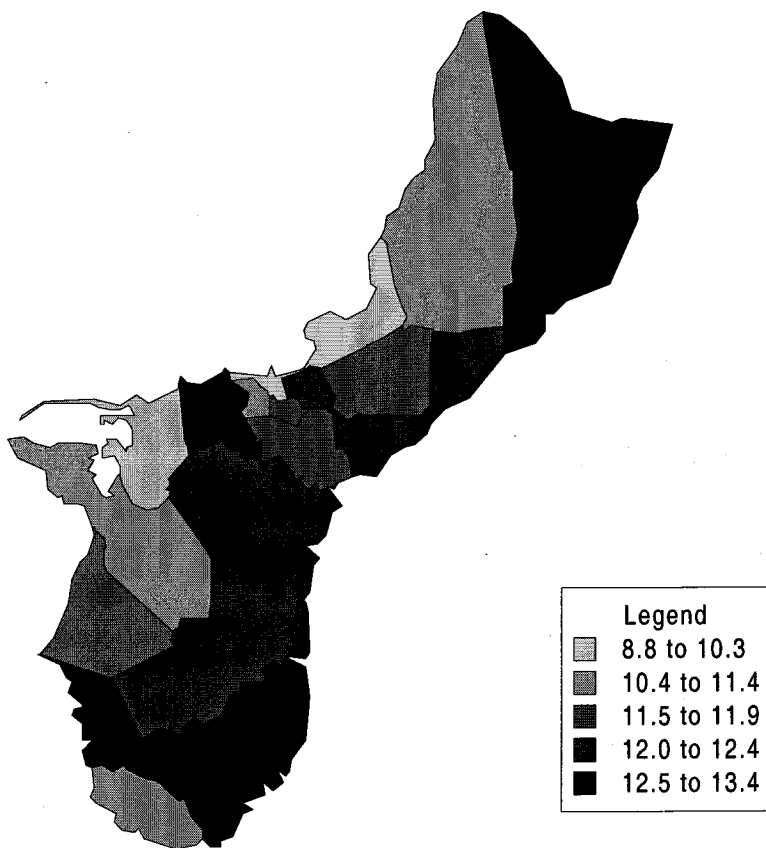

Median Age - Guam

Total Persons - Guam

Legend	
Lightest gray	897 to 1,826
Light gray	1,827 to 2,657
Medium gray	2,658 to 5,337
Dark gray	5,338 to 11,856
Black	11,857 to 31,728

Persons 0-4 years (Percent) - Guam

Persons 65+ yrs. (Percent) - Guam

Males - Guam

Females - Guam

Males Per 100 Females - Guam

BornHere (Percent) - Guam

Born Outside (Percent) - Guam

Percent Moved in - Guam

Attend School (Percent) - Guam