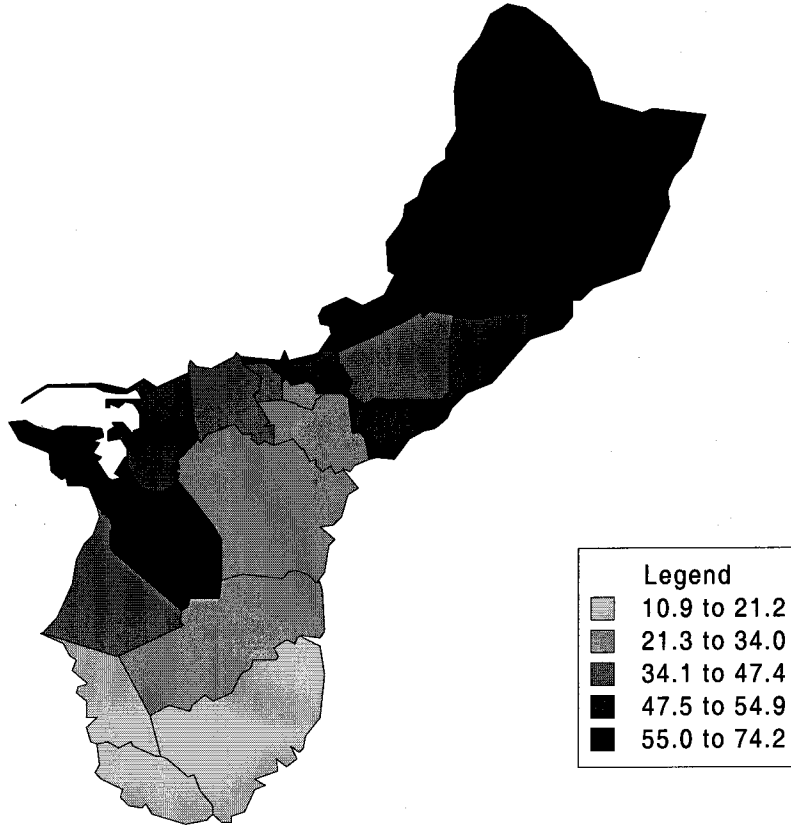

Median Age - Guam

Total Persons - Guam

Legend	
Lightest gray	897 to 1,826
Light gray	1,827 to 2,657
Medium gray	2,658 to 5,337
Dark gray	5,338 to 11,856
Black	11,857 to 31,728

Persons 0-4 years (Percent) - Guam

Persons 65+ yrs. (Percent) - Guam

Males - Guam

Females - Guam

Males Per 100 Females - Guam

BornHere (Percent) - Guam

Born Outside (Percent) - Guam

Percent Moved in - Guam

Attend School (Percent) - Guam