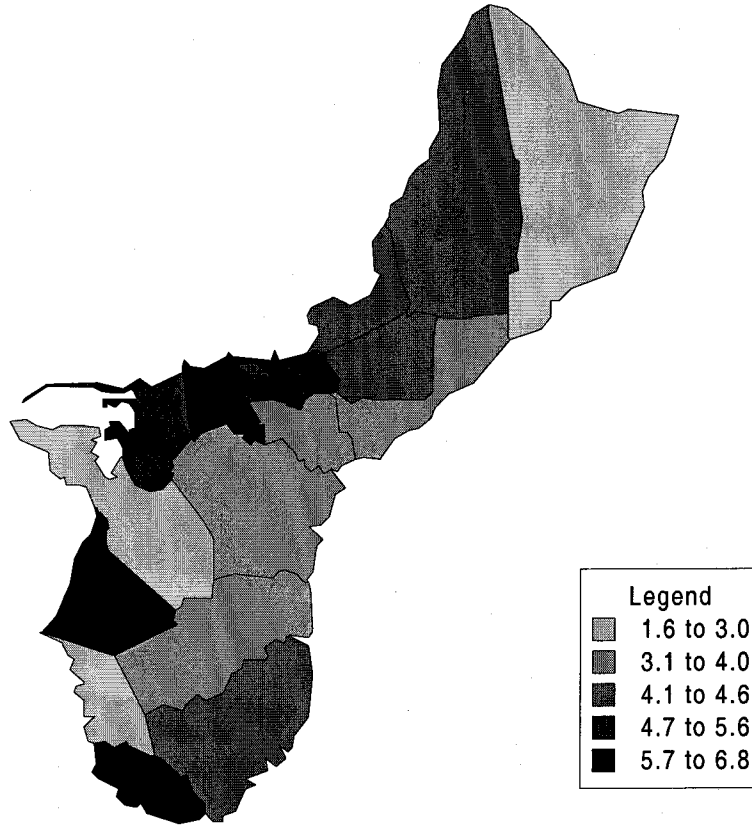

Median Age - Guam

Total Persons - Guam

Legend	
Lightest gray	897 to 1,826
Light gray	1,827 to 2,657
Medium gray	2,658 to 5,337
Dark gray	5,338 to 11,856
Black	11,857 to 31,728

Persons 0-4 years (Percent) - Guam

Persons 65+ yrs. (Percent) - Guam

Males - Guam

Females - Guam

Males Per 100 Females - Guam

BornHere (Percent) - Guam

Born Outside (Percent) - Guam

Percent Moved in - Guam

Attend School (Percent) - Guam