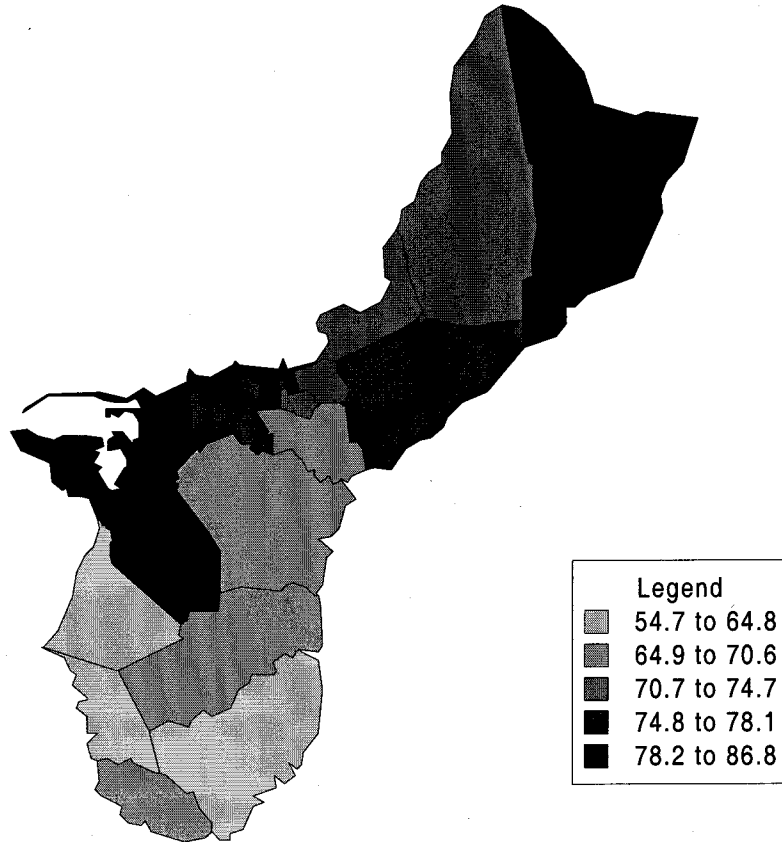

Median Age - Guam

Total Persons - Guam

Legend	
Light Gray	897 to 1,826
Medium Gray	1,827 to 2,657
Dark Gray	2,658 to 5,337
Black	5,338 to 11,856
Black	11,857 to 31,728

Persons 0-4 years (Percent) - Guam

Persons 65+ yrs. (Percent) - Guam

Males - Guam

Females - Guam

Males Per 100 Females - Guam

BornHere (Percent) - Guam

Born Outside (Percent) - Guam

Percent Moved in - Guam

Attend School (Percent) - Guam

High School Graduates (Percent) - Guam