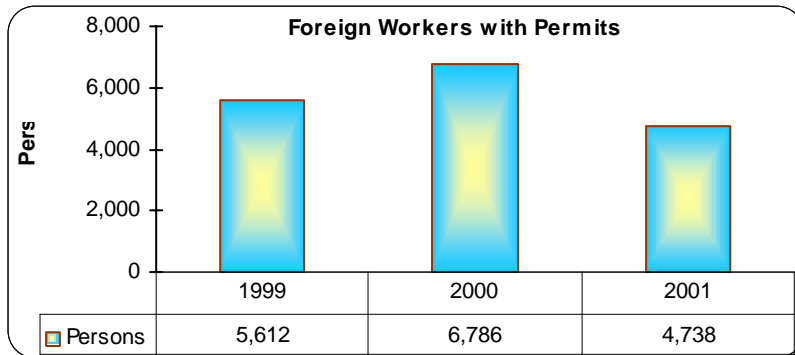

E. Foreign Workers with Work Permit, 1999-2001

Source: Div. of Labor, Ministry of commerce and Trade, Palau