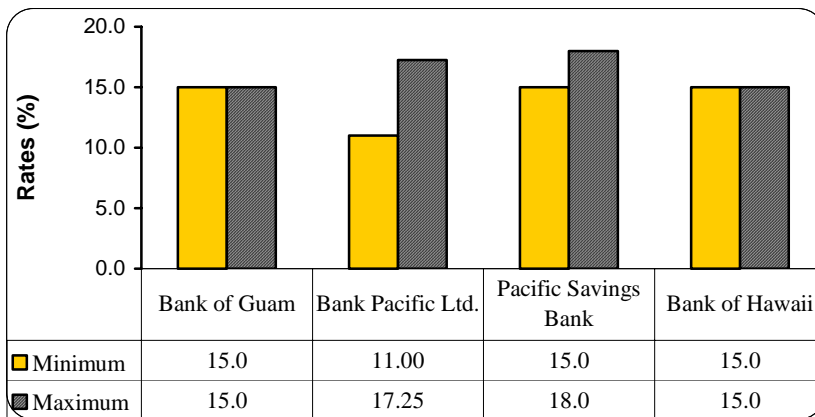

H. Bank Lending Rates on Consumer Loans: May 2001

Source: Financial Institutions, Republic of Palau

Note: Flat rate at bank of Hawaii, Fixed rate at Bank of Guam