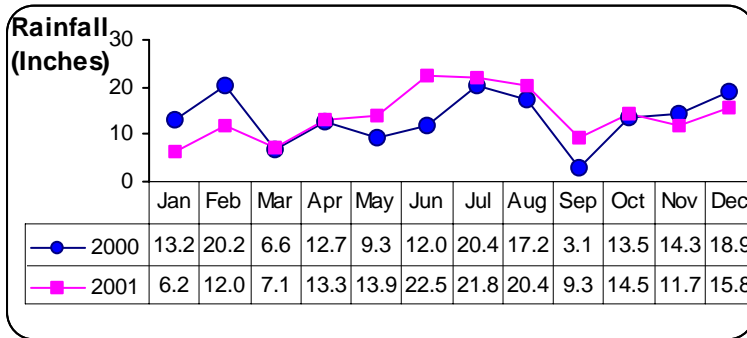

A. Monthly Rainfall by Inches: 2000-2001

Source: National Weather Bureau, Republic of Palau