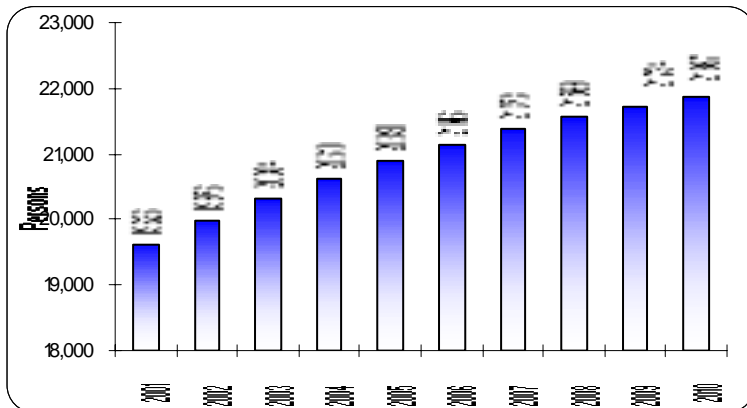

A. Monthly Rainfall by Inches: 2000-2001

Source: National Weather Bureau, Republic of Palau

B. Census Population: 1986-2001

Source: Various Census Reports, Republic of Palau

C. Population Projections: 2001-2010